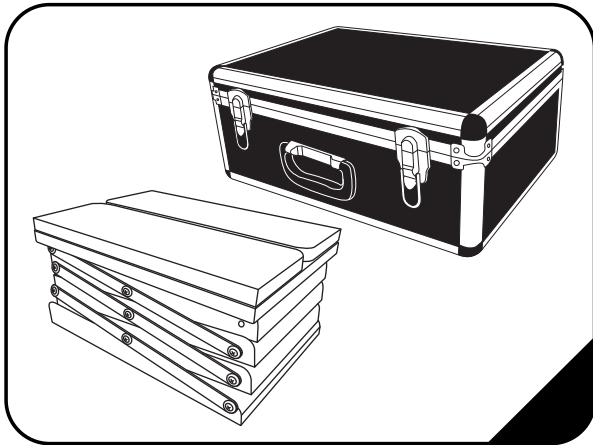

INSTALLATION STEPS 10.09

C-G8A

Modern appearance, stable quality, practicability & multiformity
 Package and spotlight are available as accessories

Model	Type	Graphic Size	Net Weight	Package	Gross weight	Outer Carton Size	Measurement	Color
C-G8A	3Layers	A4	11.5kg	1pcs	12kg	24x45x50cm	0.054m ³	GREY