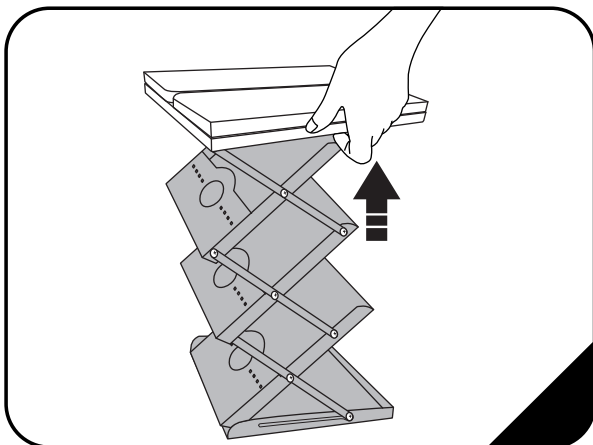

INSTALLATION STEPS 10.09

C-G8A

Modern appearance, stable quality, practicability & multiformity
 Package and spotlight are available as accessories

Model	Type	Graphic Size	Net Weight	Package	Gross weight	Outer Carton Size	Measurement	Color
C-G8A	3Layers	A4	11.5kg	1pcs	12kg	24x45x50cm	0.054m ³	GREY