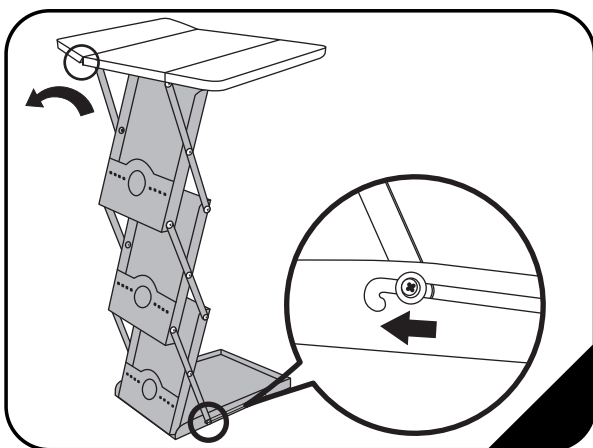

INSTALLATION STEPS 10.09

C-G8A

Modern appearance, stable quality, practicability & multiformity
 Package and spotlight are available as accessories

Model	Type	Graphic Size	Net Weight	Package	Gross weight	Outer Carton Size	Measurement	Color
C-G8A	3Layers	A4	11.5kg	1pcs	12kg	24x45x50cm	0.054m ³	GREY