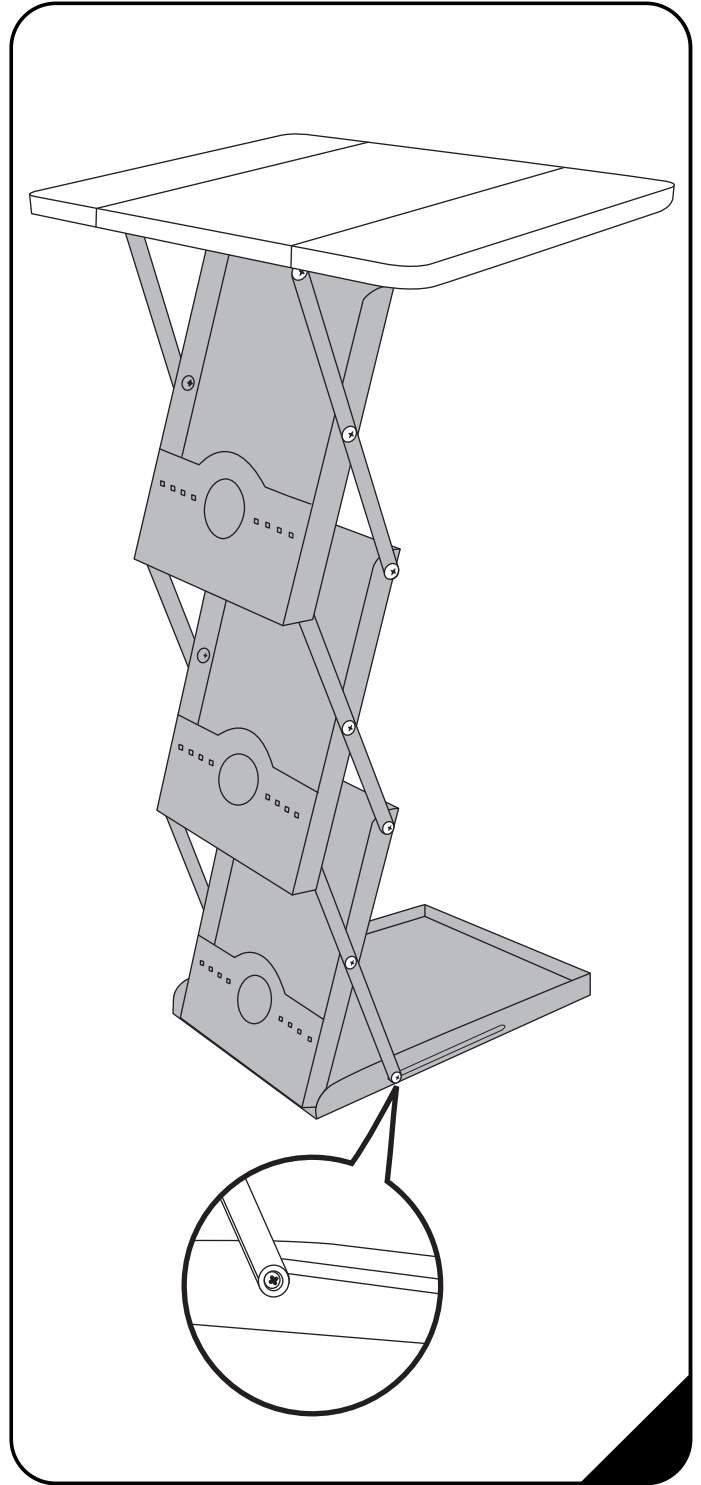

INSTALLATION STEPS 10.09

C-G8A

Modern appearance, stable quality, practicability & multiformity
 Package and spotlight are available as accessories

Model	Type	Graphic Size	Net Weight	Package	Gross weight	Outer Carton Size	Measurement	Color
C-G8A	3Layers	A4	11.5kg	1pcs	12kg	24x45x50cm	0.054m ³	GREY